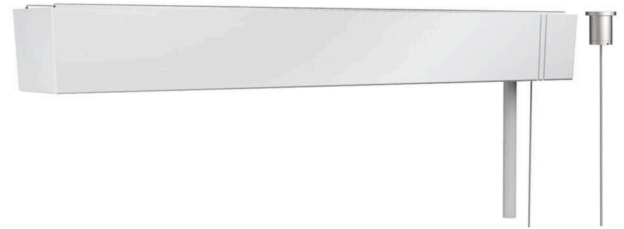

Rectangular canopy L=317mm vw, metal ceiling cylinder, 2 wires D=1.2 L=1900; Housing colour traffic white RAL 9016/white; . Light Control: netlife flex10X; Regiolux Classification: netlife flex; Control signal: DALI, Radio; Number of control gear (max): 32; Communication: Bluetooth; App name: Casambi, 4remote BT; System compatibility: easy01S; flex10; flex10X; flex10L; flex37; flex39; Note: compatible with Casambi; Application: Office, Meeting rooms, Secondary rooms, Retail, Industry, Logistics centres, Corridors, Garages, Classrooms; Function: Motion detection*, Corridor function*, Guided Light*, HCL (only with DT8 luminaires), presence detection*, Daylight control*, Tunable white (only with DT8 luminaires), Manual dimming, *only by auxiliary devices. Suspension set with integrated receiver Operation and configuration via the Casambi app.

CHARACTERISTICS

Order number	91101125121
EAN number	4020863422890
Commodity code	94059900
Certification mark	Indoor, CE

ELECTRICAL ENGINEERING

Wiring	5x0.75mm²

MECHANICS

Housing colour	traffic white RAL 9016/white
Dimensions (LxWxH/DxH)	317mm x 44.5mm x 39mm
Weight (net)	0.58kg
Type of installation	Pendant individual mounting, Pendant light strip mounting

Dimensions

L	317 mm	Length
B	44.5 mm	Width
H	39 mm	Height

DEEP-LINK

<https://www.regiolux.de/en/article/91101125121>